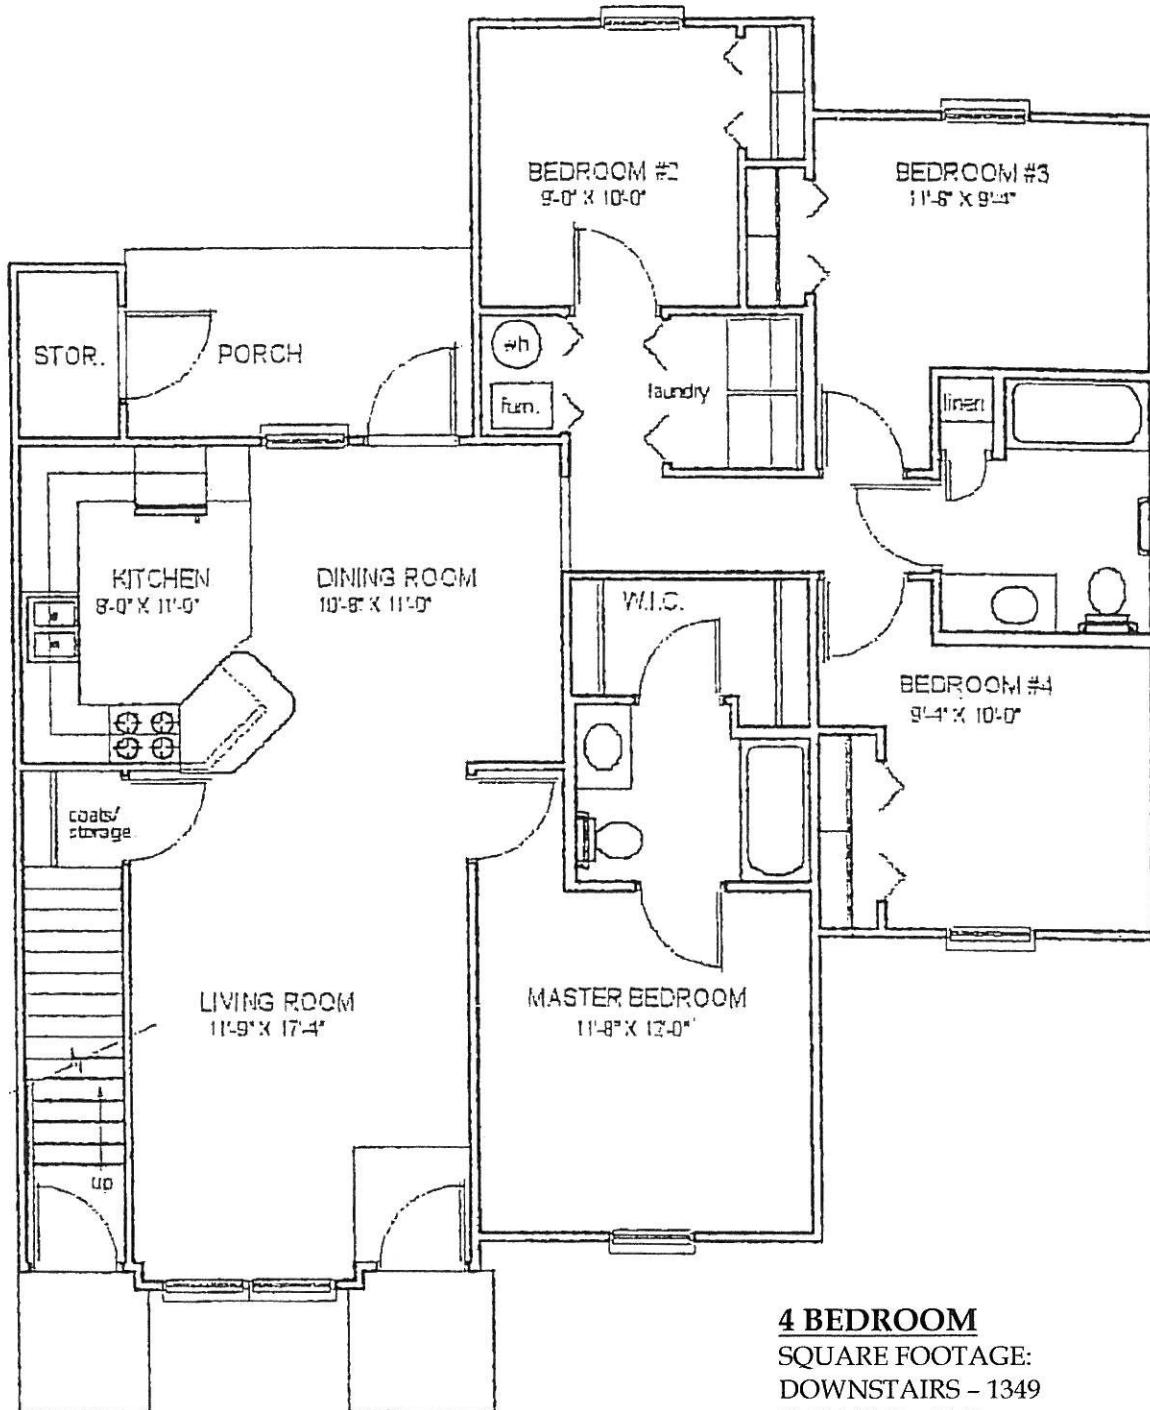

Windermere Apartments

1300 N. Brantford Drive

Greensburg, IN 47240

(812) 663-9922

(812) 663-9923

4 BEDROOM

SQUARE FOOTAGE:

DOWNSTAIRS - 1349

UPSTAIRS - 1362