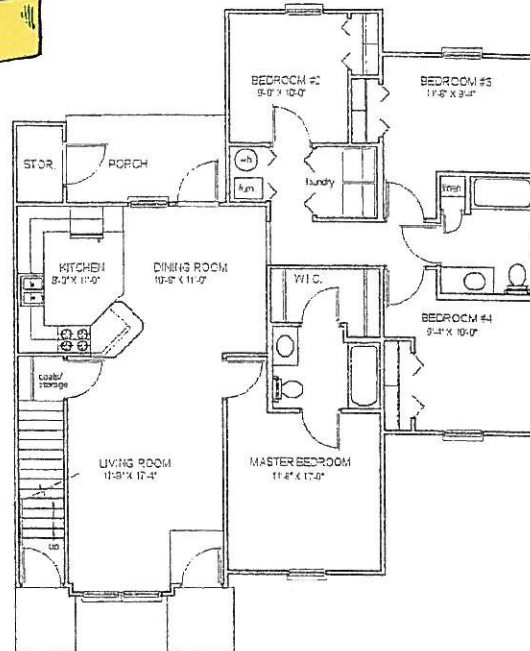

## 1-4 Bedrooms Available!

3 Bedroom  
1242-1278 Square Feet!

Private Entrances!  
Laminate Wood Flooring!  
Washer/Dryer Hookups!

GE Hot Point Appliances!  
Built-in Microwaves!  
Dishwashers!

4 Bedroom  
1349-1362 Square Feet!